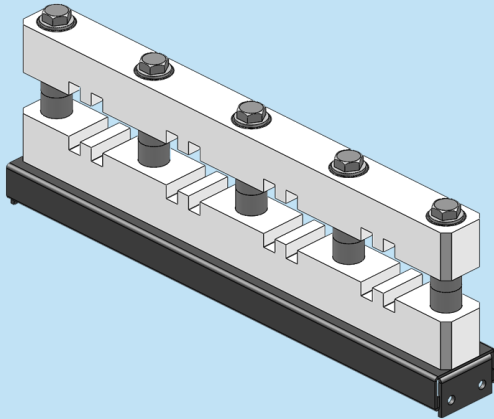

❖ BUSBAR HOLDER (ASTA TYPE TESTED)

ORDER NO	TYPE	DESCRIPTION	MODULE SIZE	Cu SIZE (NoxWxH)mm	RATINGS	QTY
860 110	BH 25	Busbar Holder ASTA Type Tested	2M	2x10x25	900A	01 Set
860 112	BH 30	Busbar Holder ASTA Type Tested	2M	2x10x30	1000A	01 Set
860 114	BH 40	Busbar Holder ASTA Type Tested	2M	2x10x40	1250A	01 Set
860 116	BH 50	Busbar Holder ASTA Type Tested	2M	2x10x50	1600A	01 Set

❖ BUSBAR HOLDER (ASTA TYPE TESTED)

ORDER NO	TYPE	DESCRIPTION	MODULE SIZE	Cu SIZE (NoxWxH)mm	RATINGS	QTY
860 118	BH 60	Busbar Holder ASTA Type Tested	2M	2x10x60	1750	01 Set
860 120	BH 75	Busbar Holder ASTA Type Tested	2M	2x10x75	2000	01 Set
860 122	BH 80	Busbar Holder ASTA Type Tested	2M	2x10x80	2150	01 Set
860 124	BH 100	Busbar Holder ASTA Type Tested	2M	2x10x100	2500	01 Set