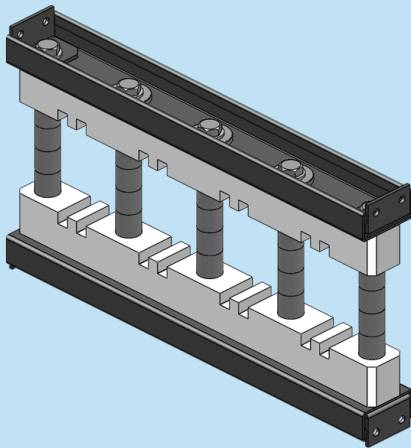

❖ BUSBAR HOLDER (ASTA TYPE TESTED)

ORDER NO	TYPE	DESCRIPTION	MODULE SIZE	Cu SIZE (NoxWxH)mm	RATINGS	QTY
860 110	BH 25	Busbar Holder ASTA Type Tested	2M	2x10x25	900A	01 Set
860 112	BH 30	Busbar Holder ASTA Type Tested	2M	2x10x30	1000A	01 Set
860 114	BH 40	Busbar Holder ASTA Type Tested	2M	2x10x40	1250A	01 Set
860 116	BH 50	Busbar Holder ASTA Type Tested	2M	2x10x50	1600A	01 Set

❖ BUSBAR HOLDER (ASTA TYPE TESTED)

ORDER NO	TYPE	DESCRIPTION	MODULE SIZE	Cu SIZE (NoxWxH)mm	RATINGS	QTY
860 118	BH 60	Busbar Holder ASTA Type Tested	2M	2x10x60	1750	01 Set
860 120	BH 75	Busbar Holder ASTA Type Tested	2M	2x10x75	2000	01 Set
860 122	BH 80	Busbar Holder ASTA Type Tested	2M	2x10x80	2150	01 Set
860 124	BH 100	Busbar Holder ASTA Type Tested	2M	2x10x100	2500	01 Set